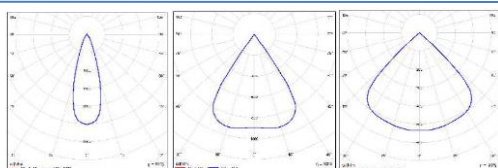

Ta: -10°C to 45°C

Lifespan >50000h @ L70 B50

Housing Color

Powder Coated – Grey (RAL 7024)

Distribution Curve

Product Code

Product Code	System Power (W)	System Lumen (Lm)	CRI (Ra)	Color Temp (CCT)	Body Color	Beam Angle	Diming	Weight (Kg)
IWT60-075SU757GNNXX	75	8250	70	5700K	Grey	30°	Non-Dim	2.8
IWT60-075SU757GMNXX	75	8250	70	5700K	Grey	60°	Non-Dim	2.8
IWT60-075SU757GWNXX	75	8250	70	5700K	Grey	90°	Non-Dim	2.8
IWT60-075SU757GNAXX	75	8250	70	5700K	Grey	30°	1-10V	2.9
IWT60-075SU757GMAXX	75	8250	70	5700K	Grey	60°	1-10V	2.9
IWT60-075SU757GWAXX	75	8250	70	5700K	Grey	90°	1-10V	2.9
IWT60-075SU757GNAXX	75	8250	70	5700K	Grey	30°	DALI	2.9
IWT60-075SU757GMAXX	75	8250	70	5700K	Grey	60°	DALI	2.9
IWT60-075SU757GWAXX	75	8250	70	5700K	Grey	90°	DALI	2.9