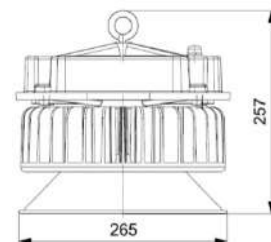

Custom Order

Accessories

Toggle Glass

Replace X with G in product code

Product Code

| Product Code | System Power (W) | System Lumen (Lm) | CRI (Ra) | Color Temp (CCT) | Body Color | Beam Angle | Diming | Weight (Kg) |
|----------------------|------------------|-------------------|----------|------------------|------------|------------|---------|-------------|
| IWH31-120CE865BMNXX | 120 | 14400 | 80 | 6500K | Black | 60° | Non-Dim | 5.0 |
| IWH31-120CE865BWNXX | 120 | 14400 | 80 | 6500K | Black | 90° | Non-Dim | 5.0 |
| IWH31-120CE865BENXX | 120 | 14400 | 80 | 6500K | Black | 120° | Non-Dim | 5.0 |
| IWH31-150CE865BMNXX | 150 | 18000 | 80 | 6500K | Black | 60° | Non-Dim | 5.0 |
| IWH31-150CE865BWNXX | 150 | 18000 | 80 | 6500K | Black | 90° | Non-Dim | 5.0 |
| IWH31-150CE865BENXX | 150 | 18000 | 80 | 6500K | Black | 120° | Non-Dim | 5.0 |
| IWH31-180CE865BMNXX | 180 | 22500 | 80 | 6500K | Black | 60° | Non-Dim | 5.0 |
| IWH31-180CE865BWNXX | 180 | 22500 | 80 | 6500K | Black | 90° | Non-Dim | 5.0 |
| IWH31-180CE865BENXX | 180 | 22500 | 80 | 6500K | Black | 120° | Non-Dim | 5.0 |
| IWH31-120CE865BMAXX | 120 | 14400 | 80 | 6500K | Black | 60° | 1-10V | 5.0 |
| IWH31-120CE865BWAXX | 120 | 14400 | 80 | 6500K | Black | 90° | 1-10V | 5.0 |
| IWH31-120CE865BEAXX | 120 | 14400 | 80 | 6500K | Black | 120° | 1-10V | 5.0 |
| IWH31-150CE865BMAXX | 150 | 18000 | 80 | 6500K | Black | 60° | 1-10V | 5.0 |
| IWH31-150CE865BWAXX | 150 | 18000 | 80 | 6500K | Black | 90° | 1-10V | 5.0 |
| IWH31-150CE865BEAXX | 150 | 18000 | 80 | 6500K | Black | 120° | 1-10V | 5.0 |
| IWH31-180CE865BMAXX | 180 | 22500 | 80 | 6500K | Black | 60° | 1-10V | 5.0 |
| IWH31-180CE865BWAXX | 180 | 22500 | 80 | 6500K | Black | 90° | 1-10V | 5.0 |
| IWH31-180CE865BEAXX | 180 | 22500 | 80 | 6500K | Black | 120° | 1-10V | 5.0 |
| IWH31-120CE865BMDXX | 120 | 14400 | 80 | 6500K | Black | 60° | DALI | 5.0 |
| IWH31-120CE865BWDXX | 120 | 14400 | 80 | 6500K | Black | 90° | DALI | 5.0 |
| IWH31-120CE865BEDXX | 120 | 14400 | 80 | 6500K | Black | 120° | DALI | 5.0 |
| IWH31-150CE865BMDXX | 150 | 18000 | 80 | 6500K | Black | 60° | DALI | 5.0 |
| IWH31-150CE865BWDXX | 150 | 18000 | 80 | 6500K | Black | 90° | DALI | 5.0 |
| IWH31-150CE865BEDXX | 150 | 18000 | 80 | 6500K | Black | 120° | DALI | 5.0 |
| IWH31-180CE865BMDXX | 180 | 22500 | 80 | 6500K | Black | 60° | DALI | 5.0 |
| IWH31-180CE865BWDXX | 180 | 22500 | 80 | 6500K | Black | 90° | DALI | 5.0 |
| IWH31-180CE865BENDXX | 180 | 22500 | 80 | 6500K | Black | 120° | DALI | 5.0 |