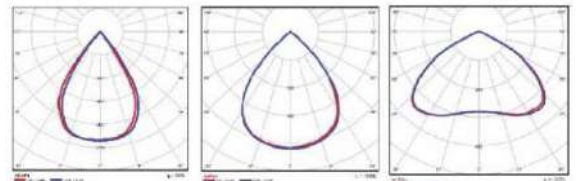

Housing Color

Powder Coated – Black (RAL 9005)

Powder Coated – Grey (RAL 7024)

Distribution Curve

Product Code

| Product Code | System Power (W) | System Lumen (Lm) | CRI (Ra) | Color Temp (CCT) | Body Color | Beam Angle | Diming | Weight (Kg) |
|----------------------|------------------|-------------------|----------|------------------|------------|------------|---------|-------------|
| IWH30-120CE865BMNXX | 120 | 14400 | 80 | 6500K | Black | 60° | Non-Dim | 5.0 |
| IWH30-120CE865BWNXX | 120 | 14400 | 80 | 6500K | Black | 90° | Non-Dim | 5.0 |
| IWH30-120CE865BENXX | 120 | 14400 | 80 | 6500K | Black | 120° | Non-Dim | 5.0 |
| IWH30-150CE865BMNXX | 150 | 18000 | 80 | 6500K | Black | 60° | Non-Dim | 5.0 |
| IWH30-150CE865BWNXX | 150 | 18000 | 80 | 6500K | Black | 90° | Non-Dim | 5.0 |
| IWH30-150CE865BENXX | 150 | 18000 | 80 | 6500K | Black | 120° | Non-Dim | 5.0 |
| IWH30-180CE865BMNXX | 180 | 22500 | 80 | 6500K | Black | 60° | Non-Dim | 5.0 |
| IWH30-180CE865BWNXX | 180 | 22500 | 80 | 6500K | Black | 90° | Non-Dim | 5.0 |
| IWH30-180CE865BENXX | 180 | 22500 | 80 | 6500K | Black | 120° | Non-Dim | 5.0 |
| IWH30-120CE865BMAXX | 120 | 14400 | 80 | 6500K | Black | 60° | 1-10V | 5.0 |
| IWH30-120CE865BWAXX | 120 | 14400 | 80 | 6500K | Black | 90° | 1-10V | 5.0 |
| IWH30-120CE865BEAXX | 120 | 14400 | 80 | 6500K | Black | 120° | 1-10V | 5.0 |
| IWH30-150CE865BMAXX | 150 | 18000 | 80 | 6500K | Black | 60° | 1-10V | 5.0 |
| IWH30-150CE865BWAXX | 150 | 18000 | 80 | 6500K | Black | 90° | 1-10V | 5.0 |
| IWH30-150CE865BEAXX | 150 | 18000 | 80 | 6500K | Black | 120° | 1-10V | 5.0 |
| IWH30-180CE865BMAXX | 180 | 22500 | 80 | 6500K | Black | 60° | 1-10V | 5.0 |
| IWH30-180CE865BWAXX | 180 | 22500 | 80 | 6500K | Black | 90° | 1-10V | 5.0 |
| IWH30-180CE865BEAXX | 180 | 22500 | 80 | 6500K | Black | 120° | 1-10V | 5.0 |
| IWH30-120CE865BMDXX | 120 | 14400 | 80 | 6500K | Black | 60° | DALI | 5.0 |
| IWH30-120CE865BWDXX | 120 | 14400 | 80 | 6500K | Black | 90° | DALI | 5.0 |
| IWH30-120CE865BEDXX | 120 | 14400 | 80 | 6500K | Black | 120° | DALI | 5.0 |
| IWH30-150CE865BMDXX | 150 | 18000 | 80 | 6500K | Black | 60° | DALI | 5.0 |
| IWH30-150CE865BWDXX | 150 | 18000 | 80 | 6500K | Black | 90° | DALI | 5.0 |
| IWH30-150CE865BEDXX | 150 | 18000 | 80 | 6500K | Black | 120° | DALI | 5.0 |
| IWH30-180CE865BMDXX | 180 | 22500 | 80 | 6500K | Black | 60° | DALI | 5.0 |
| IWH30-180CE865BWDXX | 180 | 22500 | 80 | 6500K | Black | 90° | DALI | 5.0 |
| IWH30-180CE865BENDXX | 180 | 22500 | 80 | 6500K | Black | 120° | DALI | 5.0 |