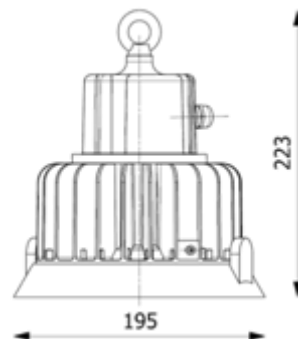

## Product Code

Product Code	System Power (W)	System Lumen (Lm)	CRI (Ra)	Color Temp (CCT)	Body Color	Beam Angle	Diming	Weight (Kg)
IWH50-80SE757GMNXX	80	9600	70	5700K	Grey	60°	Non-Dim	2.5
IWH50-80SE757GWNXX	80	9600	70	5700K	Grey	90°	Non-Dim	2.5
IWH50-80SE757GMAXX	80	9600	70	5700K	Grey	60°	1-10V	2.5
IWH50-80SE757GWAXX	80	9600	70	5700K	Grey	90°	1-10V	2.5
IWH50-80SE757GMDXX	80	9600	70	5700K	Grey	60°	DALI	2.5
IWH50-80SE757GWDXX	80	9600	70	5700K	Grey	90°	DALI	2.5