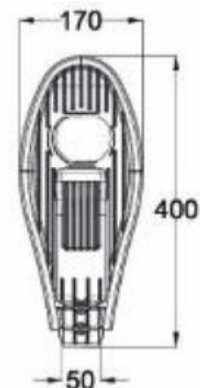

Inventronics / Fulham

In-Built, Surge DM 4Kv CM 6Kv

Non dimmable / 1-10V / DALI

COB, Citizen / Bridgelux , SDCM <3

Ta: -10°C to 45°C

Lifespan >50000h @ L70 B50

Product Code

Product Code	System Power (W)	System Lumen (Lm)	CRI (Ra)	Color Temp (CCT)	Body Color	Beam Angle	Diming	Weight (Kg)
IWS10-015CP865GONXX	15	1800	80	6500K	Grey	140°x60°	Non-Dim	1.2
IWS10-020CP865GONXX	20	2400	80	6500K	Grey	140°x60°	Non-Dim	1.2
IWS10-030CP865GONXX	30	3600	80	6500K	Grey	140°x60°	Non-Dim	1.2
IWS10-045CP865GONXX	45	5400	80	6500K	Grey	140°x60°	Non-Dim	1.2
IWS10-015CP865GOAXX	15	1800	80	6500K	Grey	140°x60°	1-10V	1.2
IWS10-020CP865GOAXX	20	2400	80	6500K	Grey	140°x60°	1-10V	1.2
IWS10-030CP865GOAXX	30	3600	80	6500K	Grey	140°x60°	1-10V	1.2
IWS10-045CP865GOAXX	45	5400	80	6500K	Grey	140°x60°	1-10V	1.2
IWS10-015CP865GODXX	15	1800	80	6500K	Grey	140°x60°	DALI	1.2
IWS10-020CP865GODXX	20	2400	80	6500K	Grey	140°x60°	DALI	1.2
IWS10-030CP865GODXX	30	3600	80	6500K	Grey	140°x60°	DALI	1.2
IWS10-045CP865GODXX	45	5400	80	6500K	Grey	140°x60°	DALI	1.2