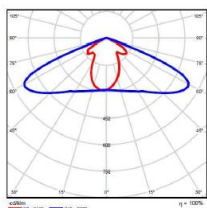

Powder Coated – Grey (RAL 7024)

Distribution Curve

Features

- Soft and comfortable light to relieve the fatigue of eyes.
- Excellent CRI for actual colour reproduction.
- Energy saving efficiency and low heat produce.
- AL die-cast housing for excellent heat management.
- Quick installation, special design,
- Highly reliable professional design.