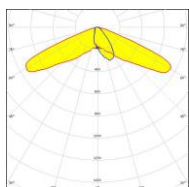

Distribution Curve