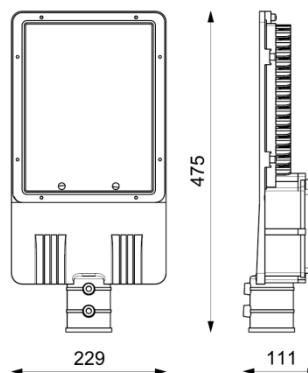

Product Code

Product Code	System Power (W)	System Lumen (Lm)	CRI (Ra)	Color Temp (CCT)	Body Color	Beam Angle	Diming	Weight (Kg)
IWS71-100SP757GONXX	100	11000	70	5700K	Grey	140°x60°	Non-Dim	3.9
IWS71-120SP757GONXX	120	13200	70	5700K	Grey	140°x60°	Non-Dim	3.9
IWS71-150SP757GONXX	150	16500	70	5700K	Grey	140°x60°	Non-Dim	3.9
IWS71-180SP757GONXX	180	19800	70	5700K	Grey	140°x60°	Non-Dim	3.9
IWS71-100SP757GOAXX	100	11000	70	5700K	Grey	140°x60°	1-10V	3.9
IWS71-120SP757GOAXX	120	13200	70	5700K	Grey	140°x60°	1-10V	3.9
IWS71-150SP757GOAXX	150	16500	70	5700K	Grey	140°x60°	1-10V	3.9
IWS71-180SP757GOAXX	180	19800	70	5700K	Grey	140°x60°	1-10V	3.9
IWS71-100SP757GODXX	100	11000	70	5700K	Grey	140°x60°	DALI	3.9
IWS71-120SP757GODXX	120	13200	70	5700K	Grey	140°x60°	DALI	3.9
IWS71-150SP757GODXX	150	16500	70	5700K	Grey	140°x60°	DALI	3.9
IWS71-180SP757GODXX	180	19800	70	5700K	Grey	140°x60°	DALI	3.9