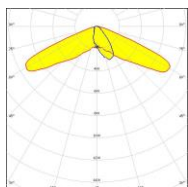

Distribution Curve