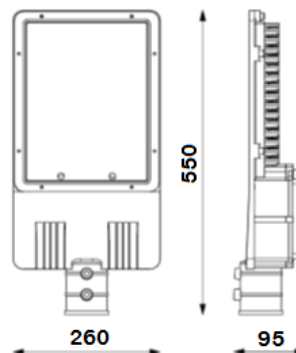

Applications

- Roadways, Pathways, Highways
- Industry, Ware-house, Airport,
- Shopping Mall, Parking Lot,
- Sports Hall

200W / 240W / 250W

120 lm/W

6500K / 5700K

>70

Polycarbonate Lens - Asymmetric

90-305 AC, 50Hz

Inventronics

In-Built, Surge DM 6Kv, CM 10Kv

Non dimmable / 1-10V / DALI

SMD , Bridgelux /Lumiled /Osram, SDCM <5

Ta: -10°C to 45°C

Lifespan >50000h @ L70 B50

F (for mounting on normally flammable surface)