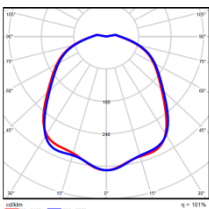

Distribution Curve